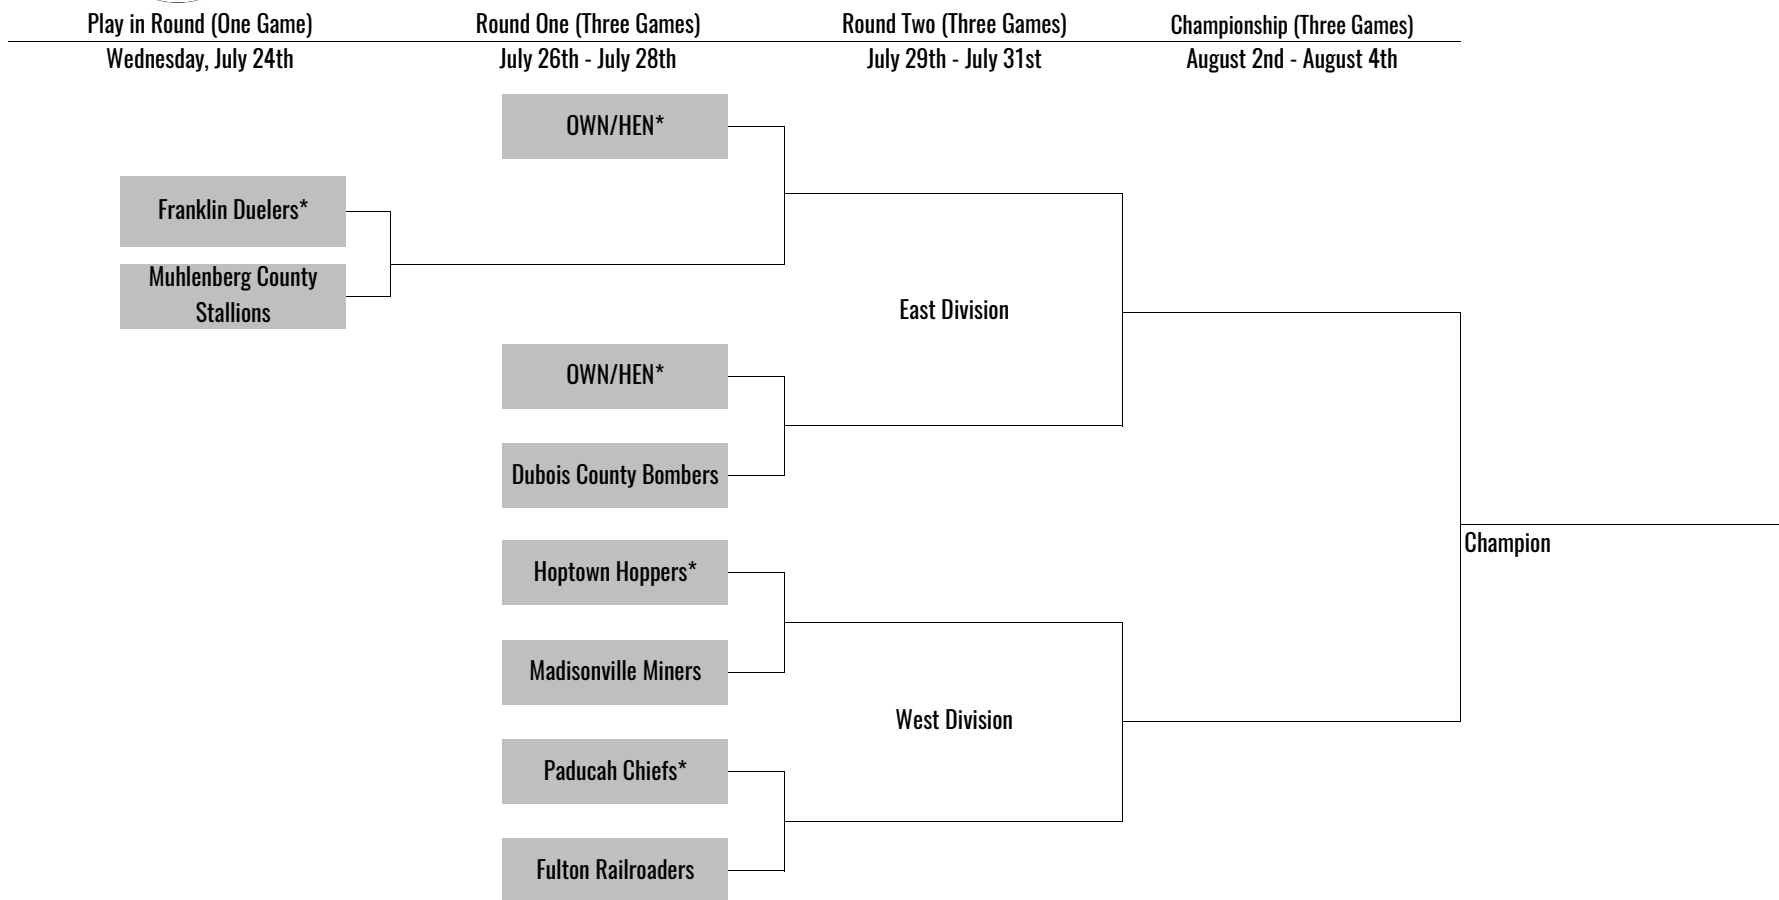

2019 OHIO VALLEY LEAGUE PLAYOFF BRACKET

NOTE: Better Seed is OVL Regular Season Champion, the Better Overall Record in Regular Season, then Better Head to Head Record, then a coin toss.

* Indicates home team